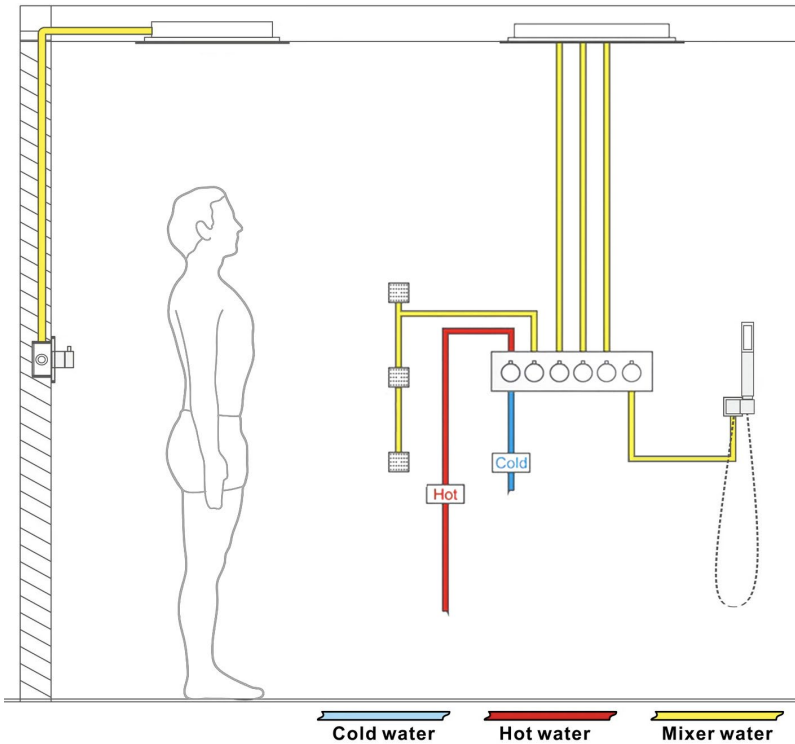

Shower Mixer Connections