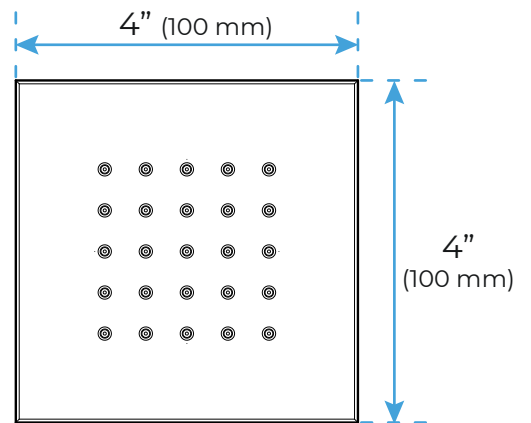

Shower Mixer

Hand Shower

Flow Rate: 2.0 GPM / 7.6 LPM

Shower Mixer Connections

Body Jet

Thread Interface Size: G 1/2 Inch
Installation Type: Wall Mounted
Material: Brass
Flow Rate: 1.5 GPM / 5.7 LPM (each Bodyspray)