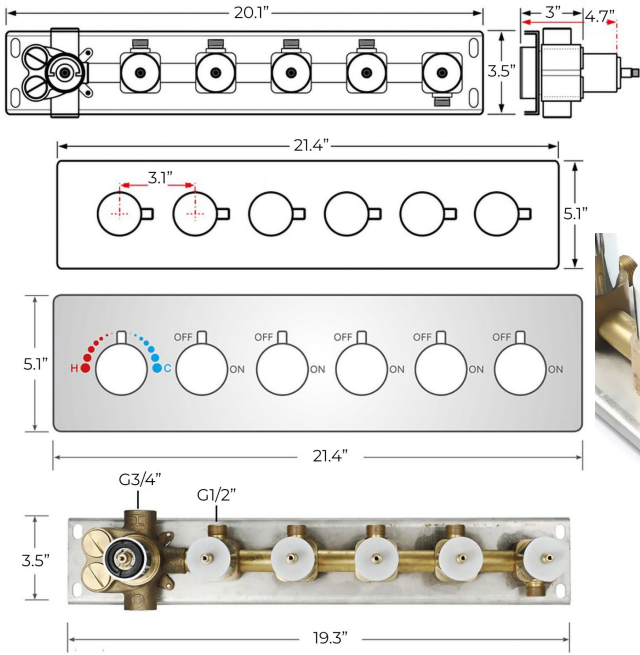

Shower Mixer