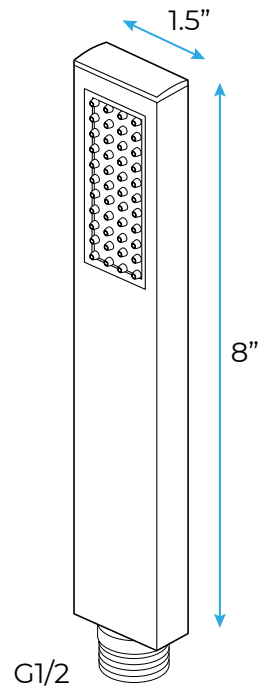

Hand Shower