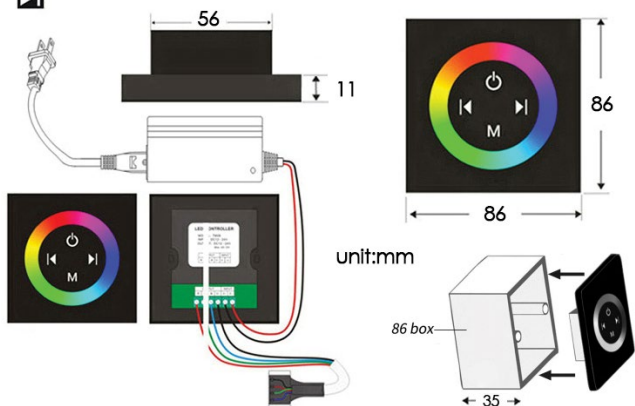

### Shower Head

- Shower Head Functions: Rainfall, Bubble, Mist
- Shower Panel /Hose Material: 304 Stainless Steel
- Showerheads Install: Embedded Ceiling Mounted
- Concealed Mixer Install: Wall-Mounted
- Shower Accessories Material: Brass
- LED Light: Need to Connect Power
- Shower Hose Length: 1.5M
- Power: 100V~240V Alternating Current (AC)
- LED Colors: 7 Colors
- Water Flow: 16L/min~28L/min
- Music: Need Bluetooth

### Touch Panel Control

- Turn On/Off Control
- MANUAL MODE Total 64 colors
- Auto mode setting
- AUTO MODE Total 11 Auto mode
- Set the speed of color change, fast/slow

All dimensions and specifications are nominal and may vary. Use actual products for accuracy in critical situations.

## Body Jet

Thread Interface Size: G 1/2 Inch  
 Installation Type: Wall Mounted  
 Material: Brass  
 Flow Rate: 1.5 GPM / 5.7 LPM (each Bodyspray)