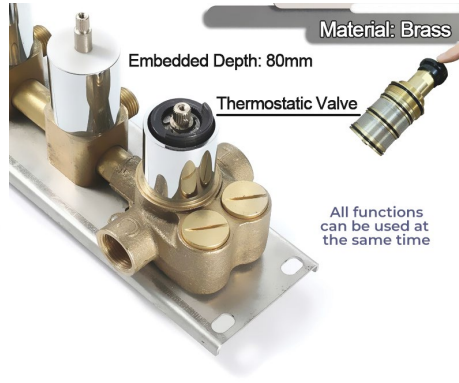

Shower Mixer