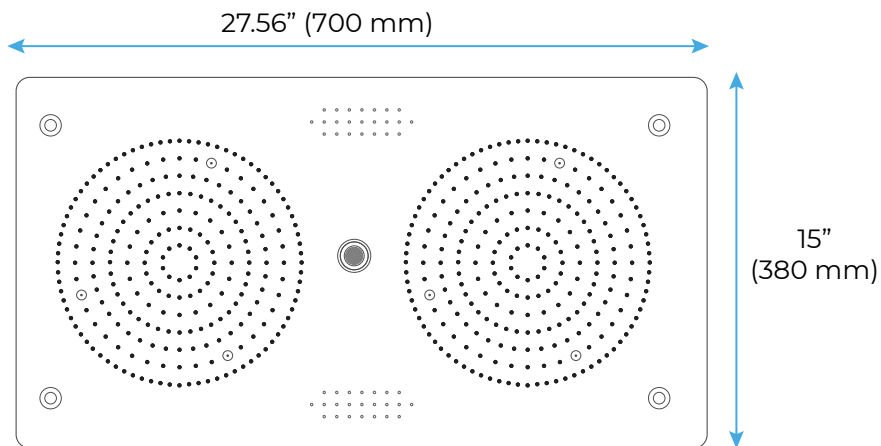

## LED CHROME POLISHED THERMOSTATIC RECESSED CEILING MOUNT RAINFALL MUSICAL SHOWER SYSTEM WITH HAND SHOWER SPECIFICATIONS

### Shower Head

- Shower Head Functions: Rainfall, Bubble, Mist
- Shower Panel /Hose Material: 304 Stainless Steel
- Showerheads Install: Embedded Ceiling Mounted
- Concealed Mixer Install: Wall-Mounted
- Shower Accessories Material: Brass
- LED Light: Need to Connect Power
- Shower Hose Length: 1.5M
- Power: 100V~240V Alternating Current (AC)
- LED Colors: 7 Colors
- Water Flow: 16L/min~28L/min
- Music: Need Bluetooth

### Touch Panel Control

- Turn On/Off Control
- MANUAL MODE Total 64 colors
- Auto mode setting
- AUTO MODE Total 11 Auto mode
- Set the speed of color change, fast/slow

All dimensions and specifications are nominal and may vary. Use actual products for accuracy in critical situations.