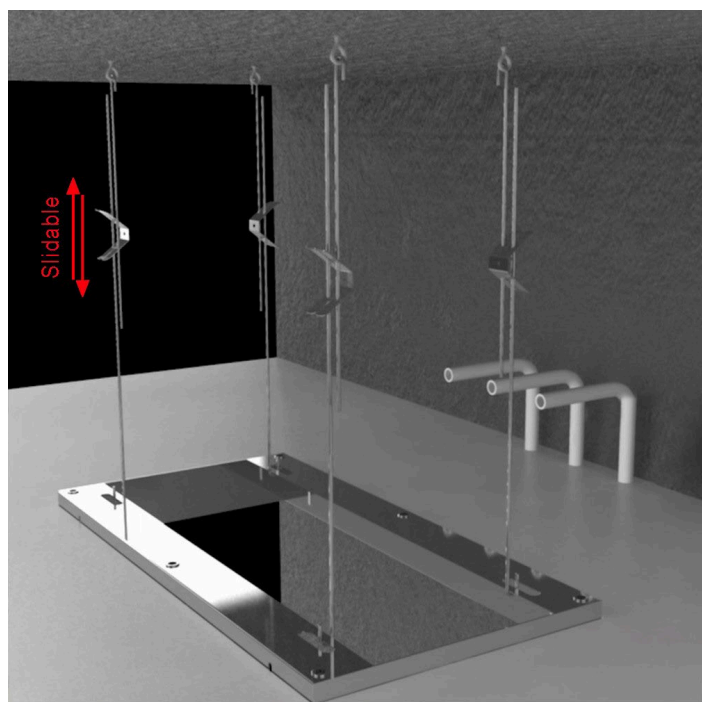

## LED CHROME POLISHED THERMOSTATIC RECESSED CEILING MOUNT RAINFALL MUSICAL SHOWER SYSTEM WITH HAND SHOWER SPECIFICATIONS

### Shower Head

- Shower Head Functions: Rainfall, Bubble, Mist
- Shower Panel /Hose Material: 304 Stainless Steel
- Showerheads Install: Embedded Ceiling Mounted
- Concealed Mixer Install: Wall-Mounted
- Shower Accessories Material: Brass
- LED Light: Need to Connect Power
- Shower Hose Length: 1.5M
- Power: 100V~240V Alternating Current (AC)
- LED Colors: 7 Colors
- Water Flow: 16L/min~28L/min
- Music: Need Bluetooth

### Touch Panel Control

- Turn On/Off Control
- MANUAL MODE Total 64 colors
- Auto mode setting
- AUTO MODE Total 11 Auto mode
- Set the speed of color change, fast/slow

All dimensions and specifications are nominal and may vary. Use actual products for accuracy in critical situations.

## Body Jet

Thread Interface Size: G 1/2 Inch  
 Installation Type: Wall Mounted  
 Material: Brass  
 Flow Rate: 1.5 GPM / 5.7 LPM (each Bodyspray)